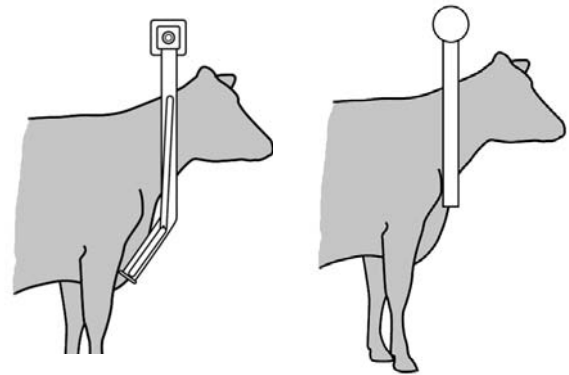

Optional features:

- Integrated stall splash panel and detachers
- Upgraded one-touch stall controls on the RX version
- Stainless steel integrated jetter curbing

Xpedia 90TX™

competitors